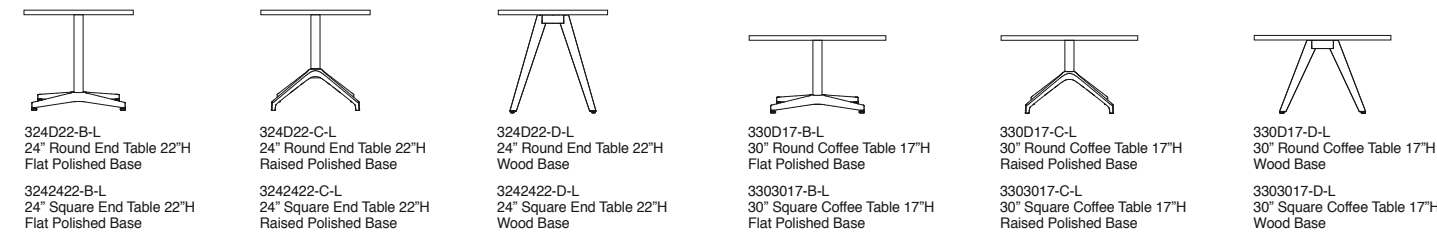

330-A Bucket Guest Chair / Closed Back
331-A Bucket Guest Chair / Open Back
Black Steel Base
330-B Bucket Guest Chair / Closed Back
331-B Bucket Guest Chair / Open Back
Flat Polished Base
330-C Bucket Guest Chair / Closed Back
331-C Bucket Guest Chair / Open Back
Raised Polished Base
330-D Bucket Guest Chair / Closed Back
331-D Bucket Guest Chair / Open Back
Wood Base
330-E Bucket Guest Chair / Closed Back
331-E Bucket Guest Chair / Open Back
Tilt Swivel Base w/ Casters
*All Bucket Guest Chair Line Drawings Shown Above Are The Closed Back Version. Please Visit Our Website For All Closed & Open Back Styles.

Companion Product: Vroom Occasional Tables

Our Ziggy chair with its fluid, sculptural form is a timeless and versatile design that fits seamlessly into work, conference and meeting spaces of any décor. Ziggy has a rugged internal shell of molded plywood and is complemented by a wide selection of base and finish options. Trinity Furniture products are proudly made in the U.S.A.

T R I N I T Y

P.O. Box 150
Trinity, NC 27370
T 336.472.6660 F 336.475.0037 TF 855.311.6660
sales@trinityfurniture.com www.trinityfurniture.com

T R I N I T Y